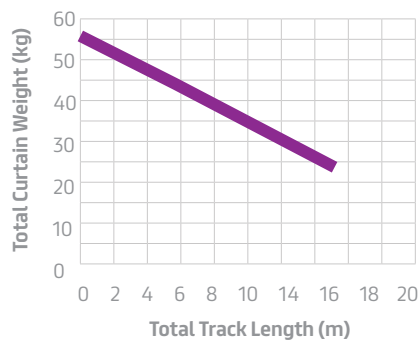

Curtain Weight Guide