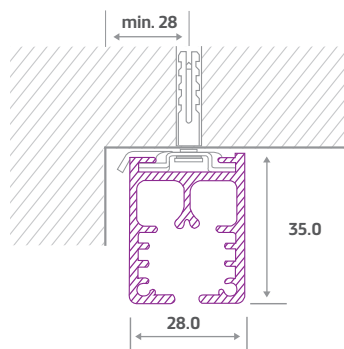

lifetime warranty

This curtain track range comes with a full Lifetime Warranty as standard.

7700W Specification Guide

Fixing Centres (Max.)	Bend Compatibility	Radius (Min.)	Arch Compatibility	Sync Glide Compatibility
800mm	✓	255mm	X	X