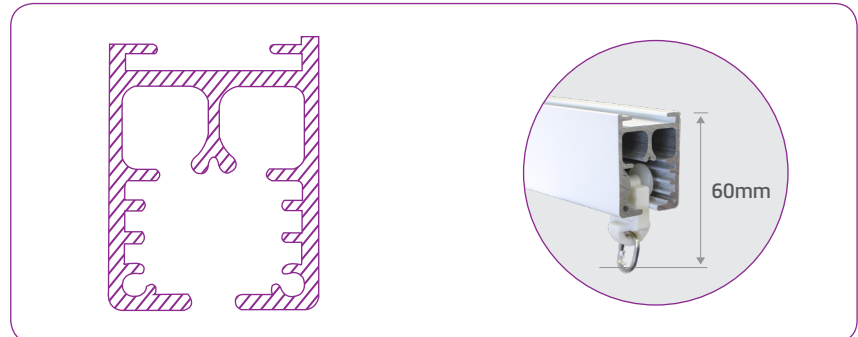

## Section shown full size

### Features:

The 7700W cord drawn curtain track is a top-fix track as standard. Its heavy duty white aluminium track is designed for use with large or heavy curtains. Heavy duty roller runners are supplied at a quantity of 12 per linear metre.

### Benefits:

This heavy duty white aluminium track can be used for most large/heavy curtain applications, both commercial and domestic, requiring cord drawn operation. Although best suited for top-fix mounting, this heavy duty system track is designed for large curtain spans in both top and face-fix scenarios. Perfectly suited to bespoke curved opportunities and operated by a positive pre-tensioned cord arrangement. Used regularly in lecture theatres and large stage areas, you will find that this system is an answer to all your similar requirements.